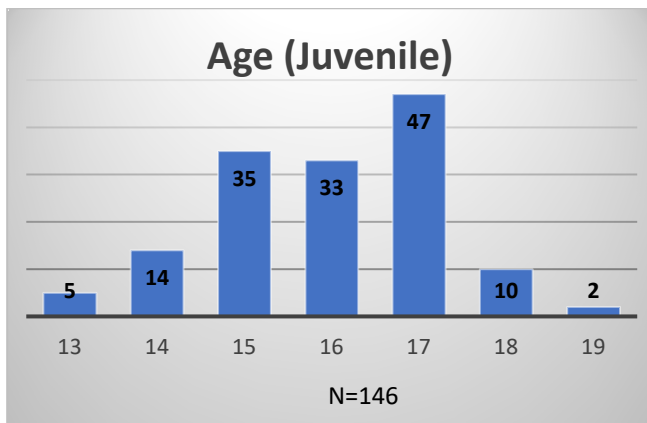

**Daily Data Dashboard – December 12, 2023**  
**Demographics for JTDC Population**  
**Tuesday Morning Midnight Count**

Total # of probation Involved youth<sup>1</sup>: 1,343

<sup>1</sup> Probation Active: Any youth who is pending sentencing with an active social history, has been formally placed on probation or supervision with Cook County Juvenile Probation on the date of the report.

**Daily Data Dashboard – December 12, 2023**  
**Demographics for JTDC Population**  
**Tuesday Morning Midnight Count**