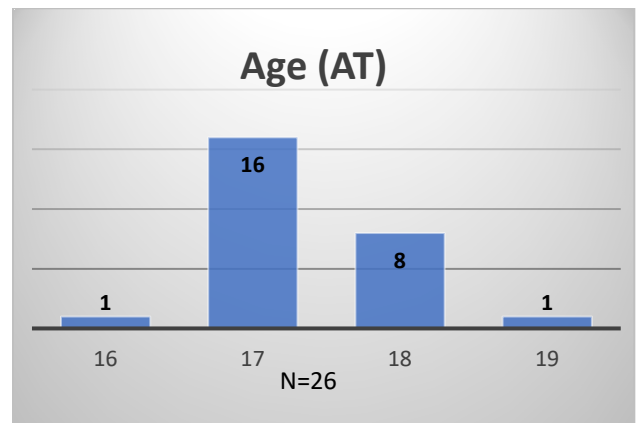

**Daily Data Dashboard – December 12, 2023**  
**Demographics for JTDC Population**  
**Tuesday Morning Midnight Count**

Total # of probation Involved youth<sup>1</sup>: 1,343

<sup>1</sup> Probation Active: Any youth who is pending sentencing with an active social history, has been formally placed on probation or supervision with Cook County Juvenile Probation on the date of the report.

**Daily Data Dashboard – December 12, 2023**  
**Demographics for JTDC Population**  
**Tuesday Morning Midnight Count**