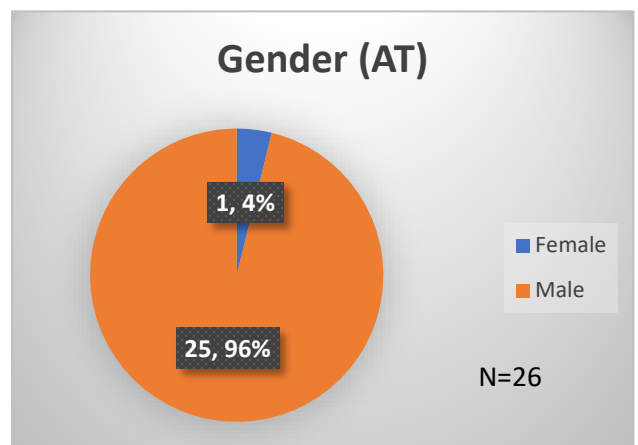

**Daily Data Dashboard – December 12, 2023**  
**Demographics for JTDC Population**  
**Tuesday Morning Midnight Count**

Total # of probation Involved youth<sup>1</sup>: 1,343

<sup>1</sup> Probation Active: Any youth who is pending sentencing with an active social history, has been formally placed on probation or supervision with Cook County Juvenile Probation on the date of the report.

**Daily Data Dashboard – December 12, 2023**  
**Demographics for JTDC Population**  
**Tuesday Morning Midnight Count**