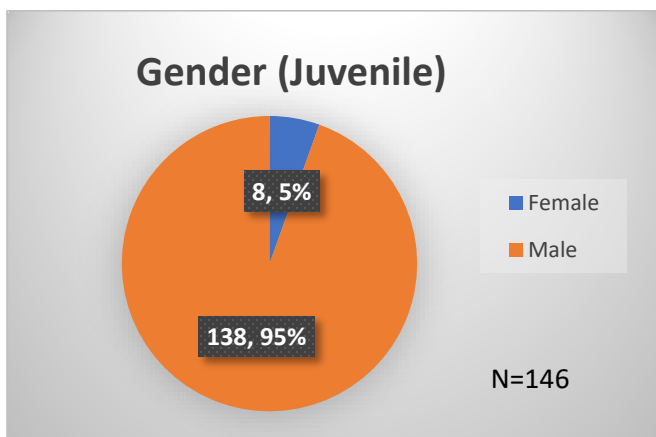

**Daily Data Dashboard – December 12, 2023**  
**Demographics for JTDC Population**  
**Tuesday Morning Midnight Count**

Total # of probation Involved youth<sup>1</sup>: 1,343

<sup>1</sup> Probation Active: Any youth who is pending sentencing with an active social history, has been formally placed on probation or supervision with Cook County Juvenile Probation on the date of the report.