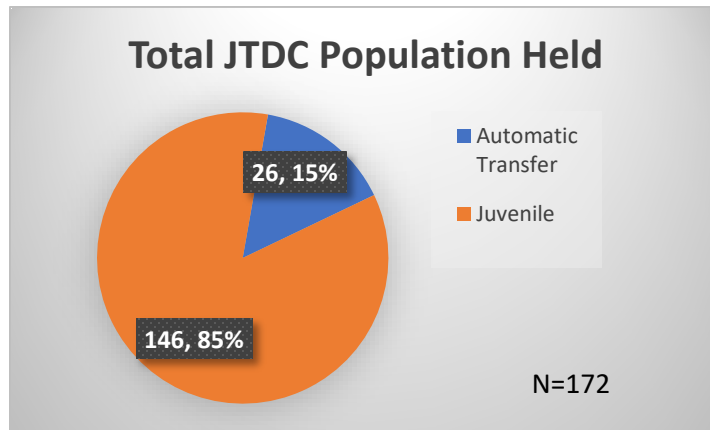

**Daily Data Dashboard – December 12, 2023**  
**Demographics for JTDC Population**  
**Tuesday Morning Midnight Count**

Total # of probation Involved youth<sup>1</sup>: 1,343

<sup>1</sup> Probation Active: Any youth who is pending sentencing with an active social history, has been formally placed on probation or supervision with Cook County Juvenile Probation on the date of the report.

**Daily Data Dashboard – December 12, 2023**  
**Demographics for JTDC Population**  
**Tuesday Morning Midnight Count**